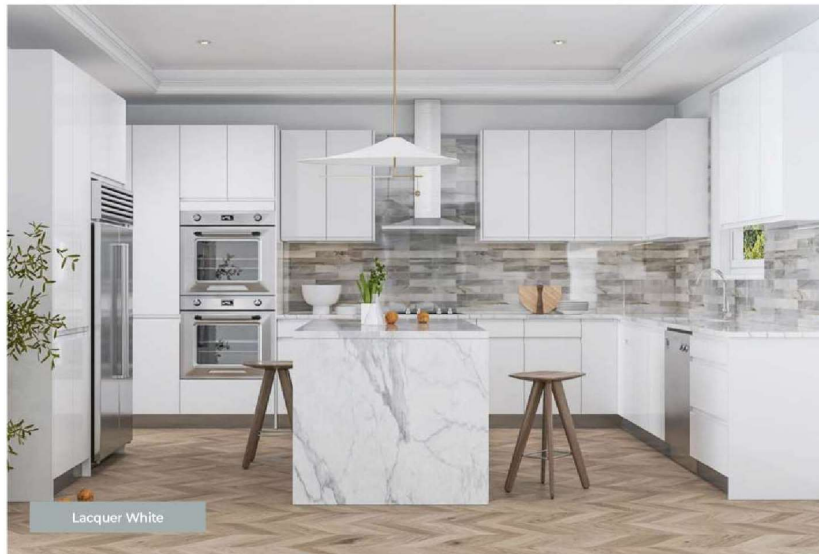

Finishes

Lacquer White (LW)

Lacquer Grey (LG)

Features

- Full overlay doors
- High gloss lacquer finish

DELIGHT COLLECTION

Glossy White/ Glossy Grey

Invigorating and inspiring. Paired with the freshest of finishes, Glossy Grey and White brighten up a kitchen while maintaining its elegant composure.