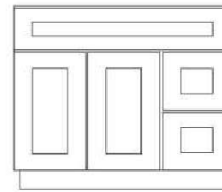

2 Drawers and 2 Doors

V3621L 36"L x 32.5"H x 21"D