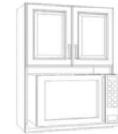

Wall Blind Corner Cabinet

Code	W	H	D
WBC2728	27	28	12
WBC2734	27	34	12
WBC2740	27	40	12

Wall Diagonal Corner Cabinet

Code	W	H	D
WDC2428	24	28	12
WDC2434	24	34	12
WDC2440	24	40	12

Wall Microwave Cabinet

Code	W	H	D
WM2728	27	28	12
WM2734	27	34	12
WM2740	27	40	12