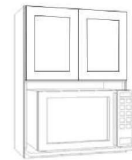

Wall Microwave Cabinet

Code	W	H	D
WM2739	27	39	12