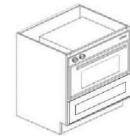

Base Microwave Cabinet

Code	W	H	D
BMC30	30	34.5	24

Farm Sink Base Cabinet

Code	W	H	D
FSB36	36	24.5	24

Base Spice Rack Cabinet

Code	W	H	D
BSR09	09	34.5	24

Sink Base Cabinet

Code	W	H	D
SB30	30	34.5	24
SB33	33	34.5	24
SB36	36	34.5	24